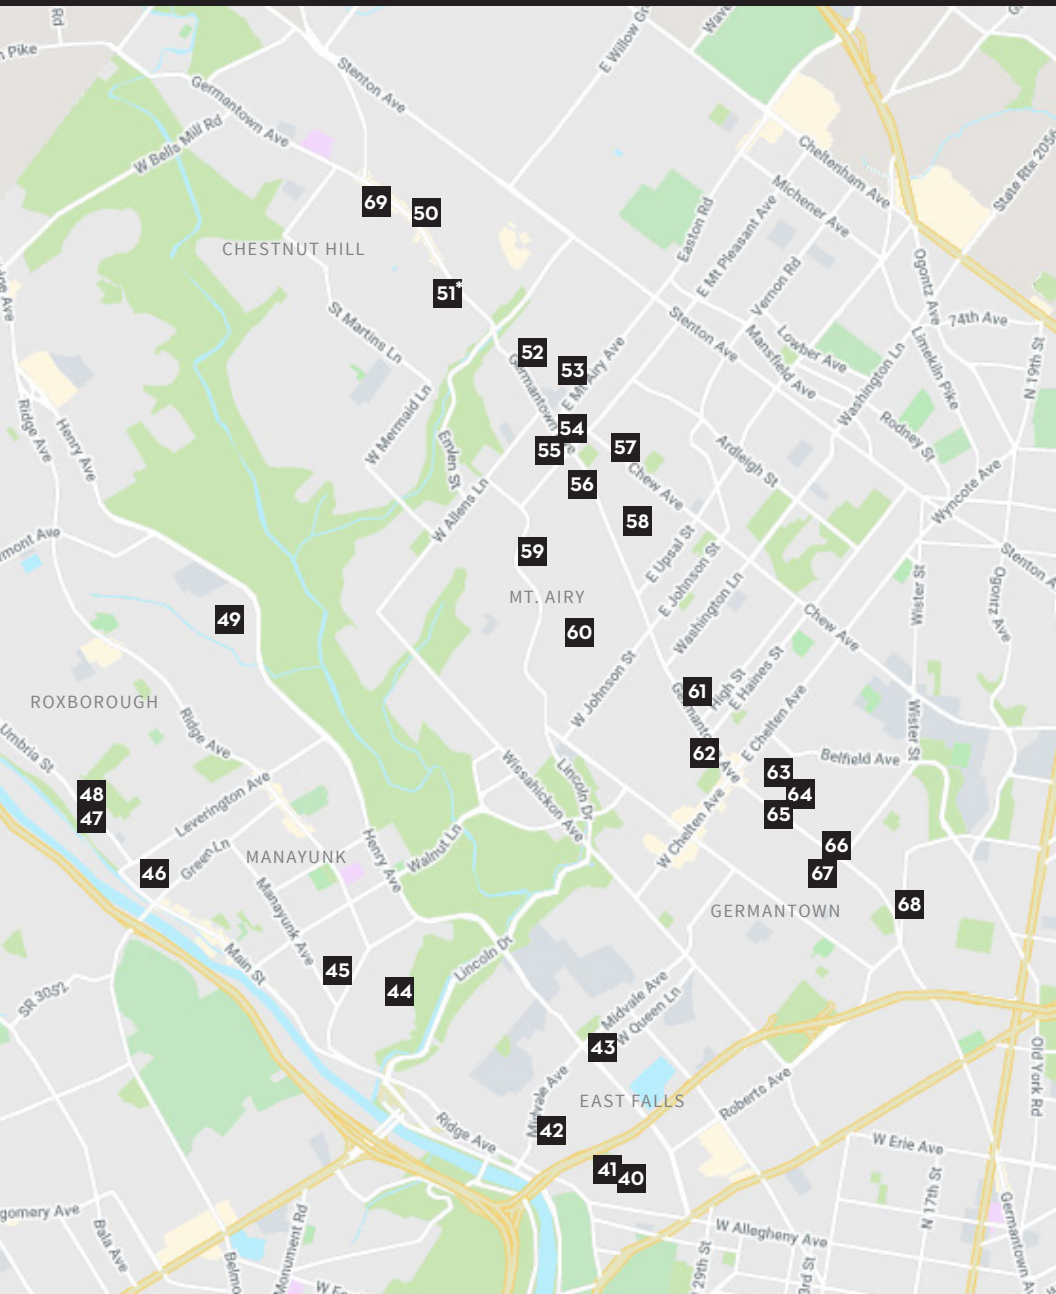

OCTOBER 21 & 22 WEST OF BROAD

East Falls, Manayunk & Roxborough,
Germantown, Mt. Airy, Chestnut Hill