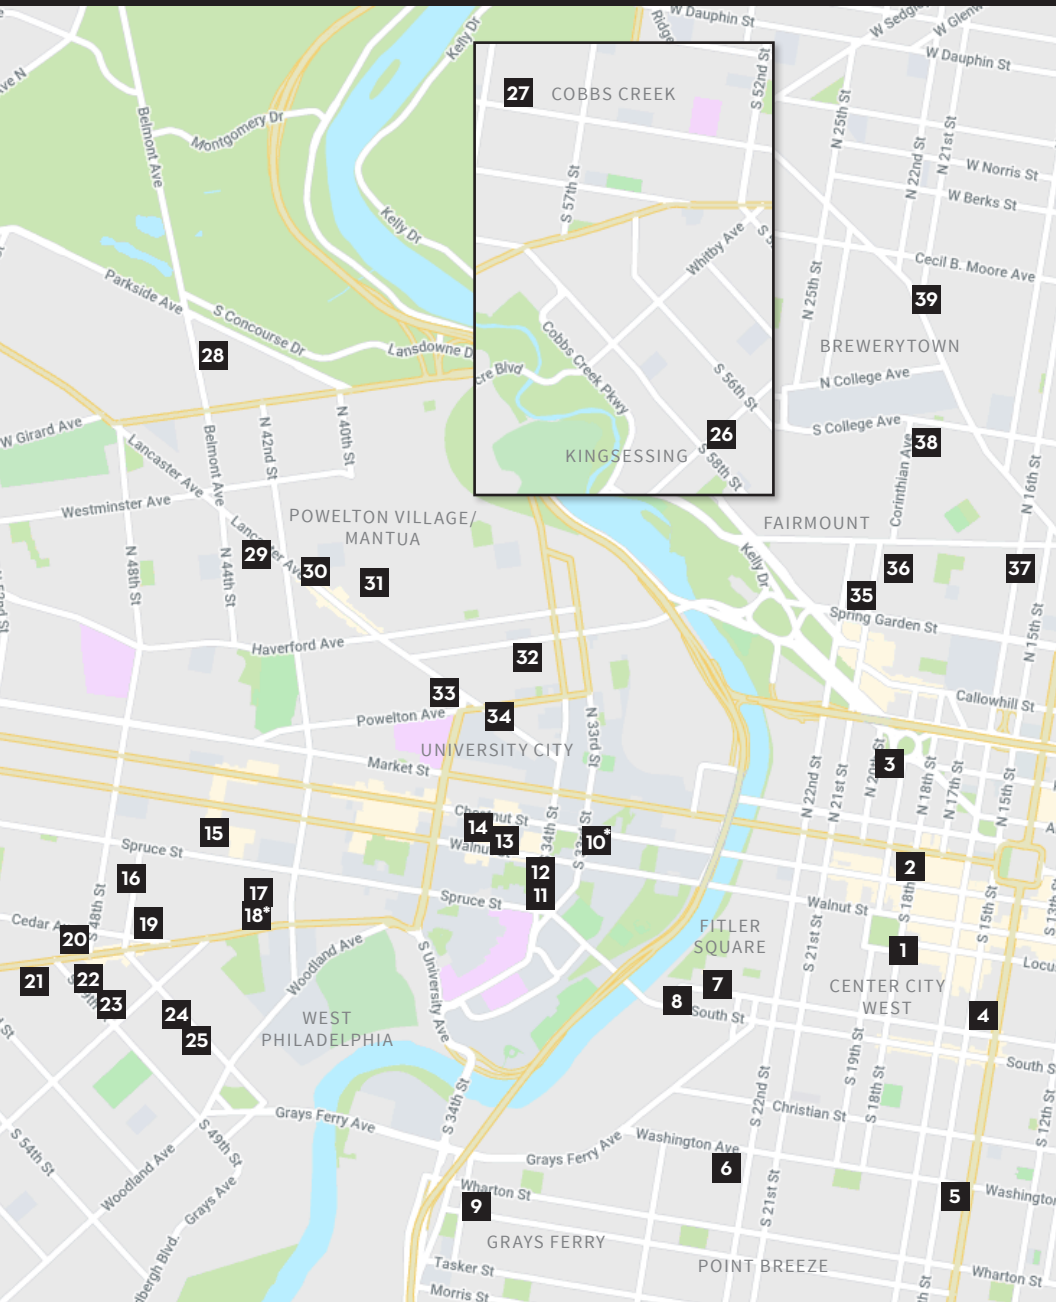

OCTOBER 21 & 22

WEST OF BROAD

Center City West, Point Breeze, Fitler Square, Grays Ferry, West Philadelphia, Mantua & Powelton, Fairmount, Brewerytown

Philadelphia Open Studio Tours Directory 2023

CENTER CITY WEST

THE CENTER FOR
emerging visual artists™

1 THE CENTER FOR EMERGING VISUAL ARTISTS (CFEVA)
237 S 18th St., Suite 3A
cfeva.org
@philacfeva

MARY HENDERSON ✨
CFEVA
maryhenderson.net
@maryhendersonart

2 CFEVA Presents: ART EXHIBITION at the Sonesta Philadelphia Rittenhouse Square
1800 Market St.
cfeva.org

3 MOORE COLLEGE OF ART & DESIGN
1916 Race St.
moore.edu
@thegalleriesatmoore

4 PADMINI MONGIA
271 S 15th St., Apt. 1802
mongiahere.wordpress.com

5 CFEVA Presents: ELIZABETH MACKIE, MICROPLASTICS
ArtBox @ Lincoln Square
1000 S Broad St.
elizabethmackie.com

POINT BREEZE

6 2202 ALTER STREET STUDIOS
2202 Alter St.

KATE BONNER
2202 Alter Street Studios
katebonner.net
@katebonner01

ZIUI CHEN ✨
2202 Alter Street Studios
ziuichen.com
@ziuichen

KRISTA DEDRICK-LAI
2202 Alter Street Studios,
3rd Floor
kristadedricklai.com
@krista_dedrick_lai

ROB FINN
2202 Alter Street Studios, #2H
robfinn.com
@robfinnpainting

DEENA FLANAGAN
2202 Alter Street Studios, #4D
littleredfish.org
@deenaflan