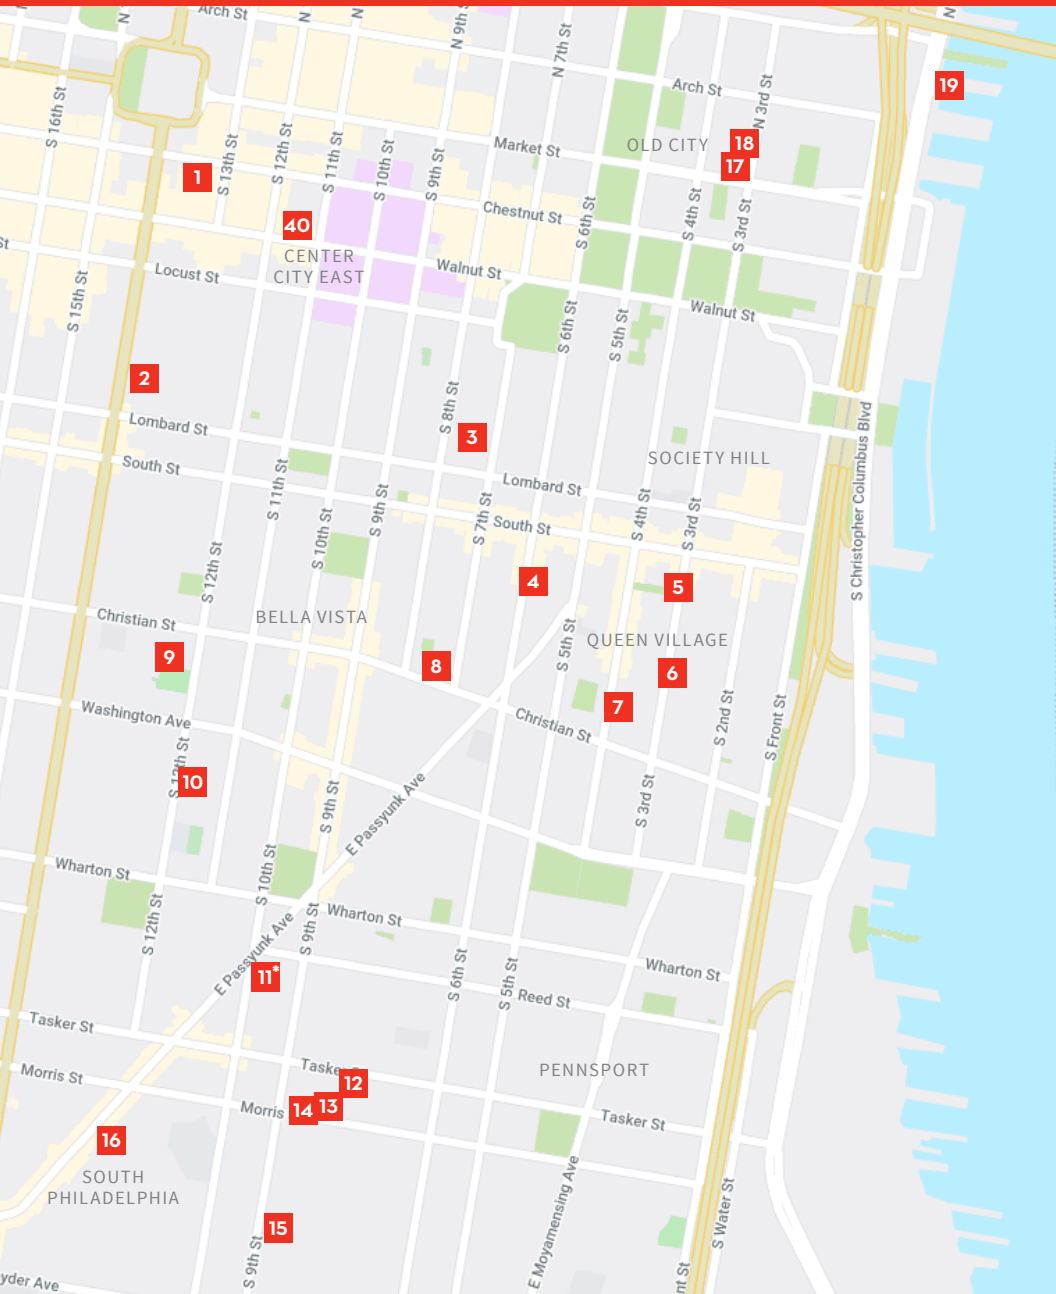

OCTOBER 14 & 15

EAST OF BROAD

Center City East & Midtown Village, Queen Village, Bella Vista, Hawthorne, Passyunk Square & East Passyunk, Old City

Philadelphia Open Studio Tours Directory 2023

CENTER CITY EAST & MIDTOWN VILLAGE

BLICK art materials

1 BLICK ART MATERIALS
1330 Chestnut St., Lower level
dickblick.com

CFEVA Presents:
KATHLEEN BEAUSOLEIL ✨
Blick Art Materials
kathleenbeausoleil.com

2 INSPIRATION LAB Artist in Residence at UArts
Anderson Hall
333 S Broad St., 3rd Floor
ilab.uarts.edu

PAP SOULEYE FALL
iLAB Artist in Residence at UArts
papsouleyefall.com
@papsouleye00

RAMI GEORGE
iLAB Artist in Residence at UArts
ramigeorge.com
@rami_george

JEZABETH GONZALEZ
iLAB Artist in Residence at UArts
jezabethrogonzalez.com

YIKUI (COY) GU ✨
iLAB Artist in Residence at UArts
yikuigu.com
@yikuigu

ANNI LIU
iLAB Artist in Residence at UArts
anniliuwrites.wordpress.com

LE'ANDRA LESEUR
iLAB Artist in Residence at UArts
lleseur.com
@ellechien

ANA LOPEZ
iLAB Artist in Residence at UArts
nnoxmusic.com
@_nnox

ANDREW SMITH
iLAB Artist in Residence at UArts
mustylegend.com
@onlygwendy

ARIEN WILKERSON/ TNMOT AZTRO
iLAB Artist in Residence at UArts
tnmotaztro.com
@ariaztro