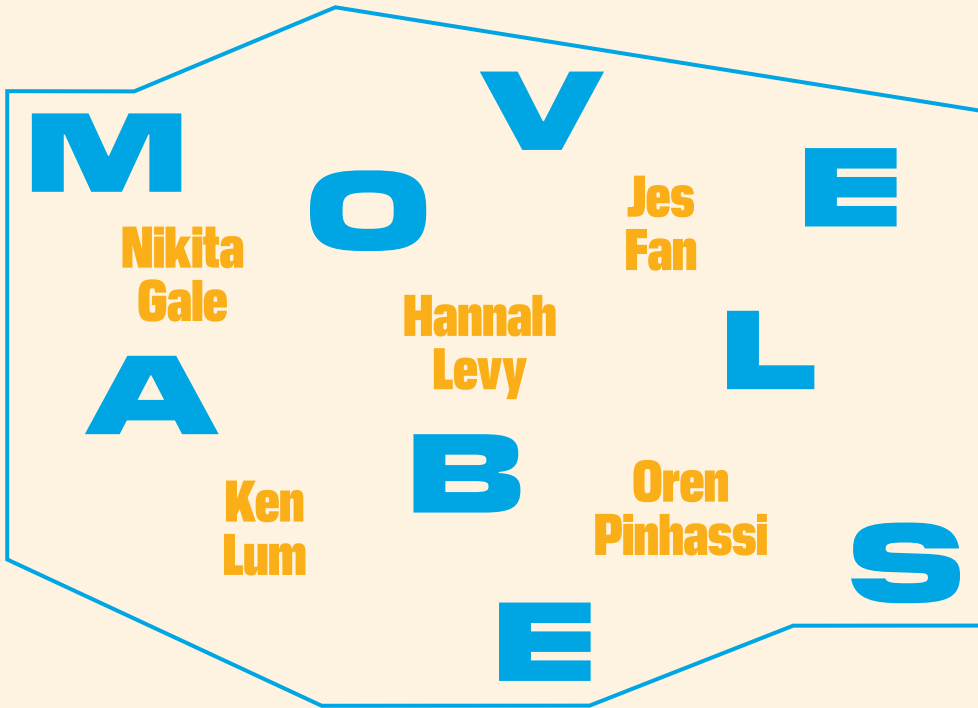

AUGUST 18–DECEMBER 17, 2023

David Antonio Cruz **When the Children Come Home**

Institute of Contemporary University of Pennsylvania Art

118 S. 36th Street, Philadelphia, PA 19104
Free admission at ICA is courtesy of Amanda and Glenn Fuhrman.

icaphila.org Free. For All.

WEST OF BROAD

28 4254 VIOLA ST.

MANTUA & POWELTON

Green Line WORKSPACE

29 GREEN LINE WORKSPACE
4218 Lancaster Ave.